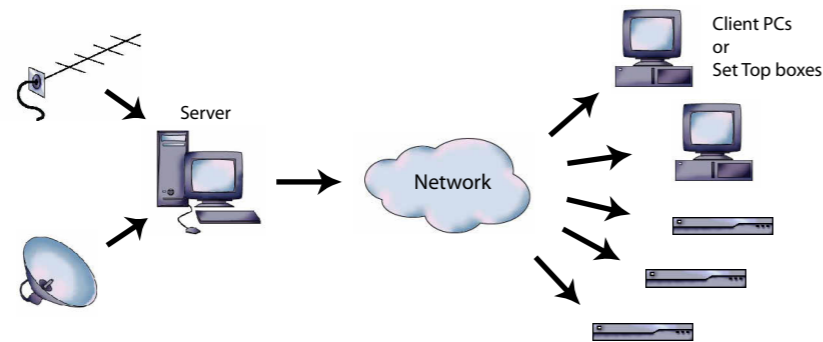

gate.tv

driving tomorrow's vision today

gate.tv captures 'free-to-air' digital television from either digital terrestrial (DVB-T), or digital satellite (DVB-S) for distribution over your network.

It is the ideal solution for corporate, education, retail and hospitality applications. Gate.tv compliments the Breeze EPG middleware to create a complete end-to-end solution in conjunction with the Amino Communications range of Set Top boxes.

The streams can be multicast across a network and decoded onto a client PC desktop using Windows Media Player and/or presented to a set-top box.

gate.tv can be used in conjunction with the Breeze LiteBlue MPEG Encoder providing a 'mix and match' of inputs supporting both S-Video and Composite. This allows encrypted channels or local video feeds to be incorporated into the IPTV infrastructure.

System Features

- "Free to Air", DVB-T/S
- Supports Multiple Multiplexes
- Automatic Scanning of channels
- Windows Media Player Receiver
- Unicast, point-to-point, Multicast and Broadcast

Management

An intuitive Web based interface is provided which controls the scanning of TV channels and signal strength.

Status is provided for each available tuner.

Each channel can be configured to support a multicast using IGMP.

Once the channel scanning has taken place then selection of the required individual channels can be quickly implemented.